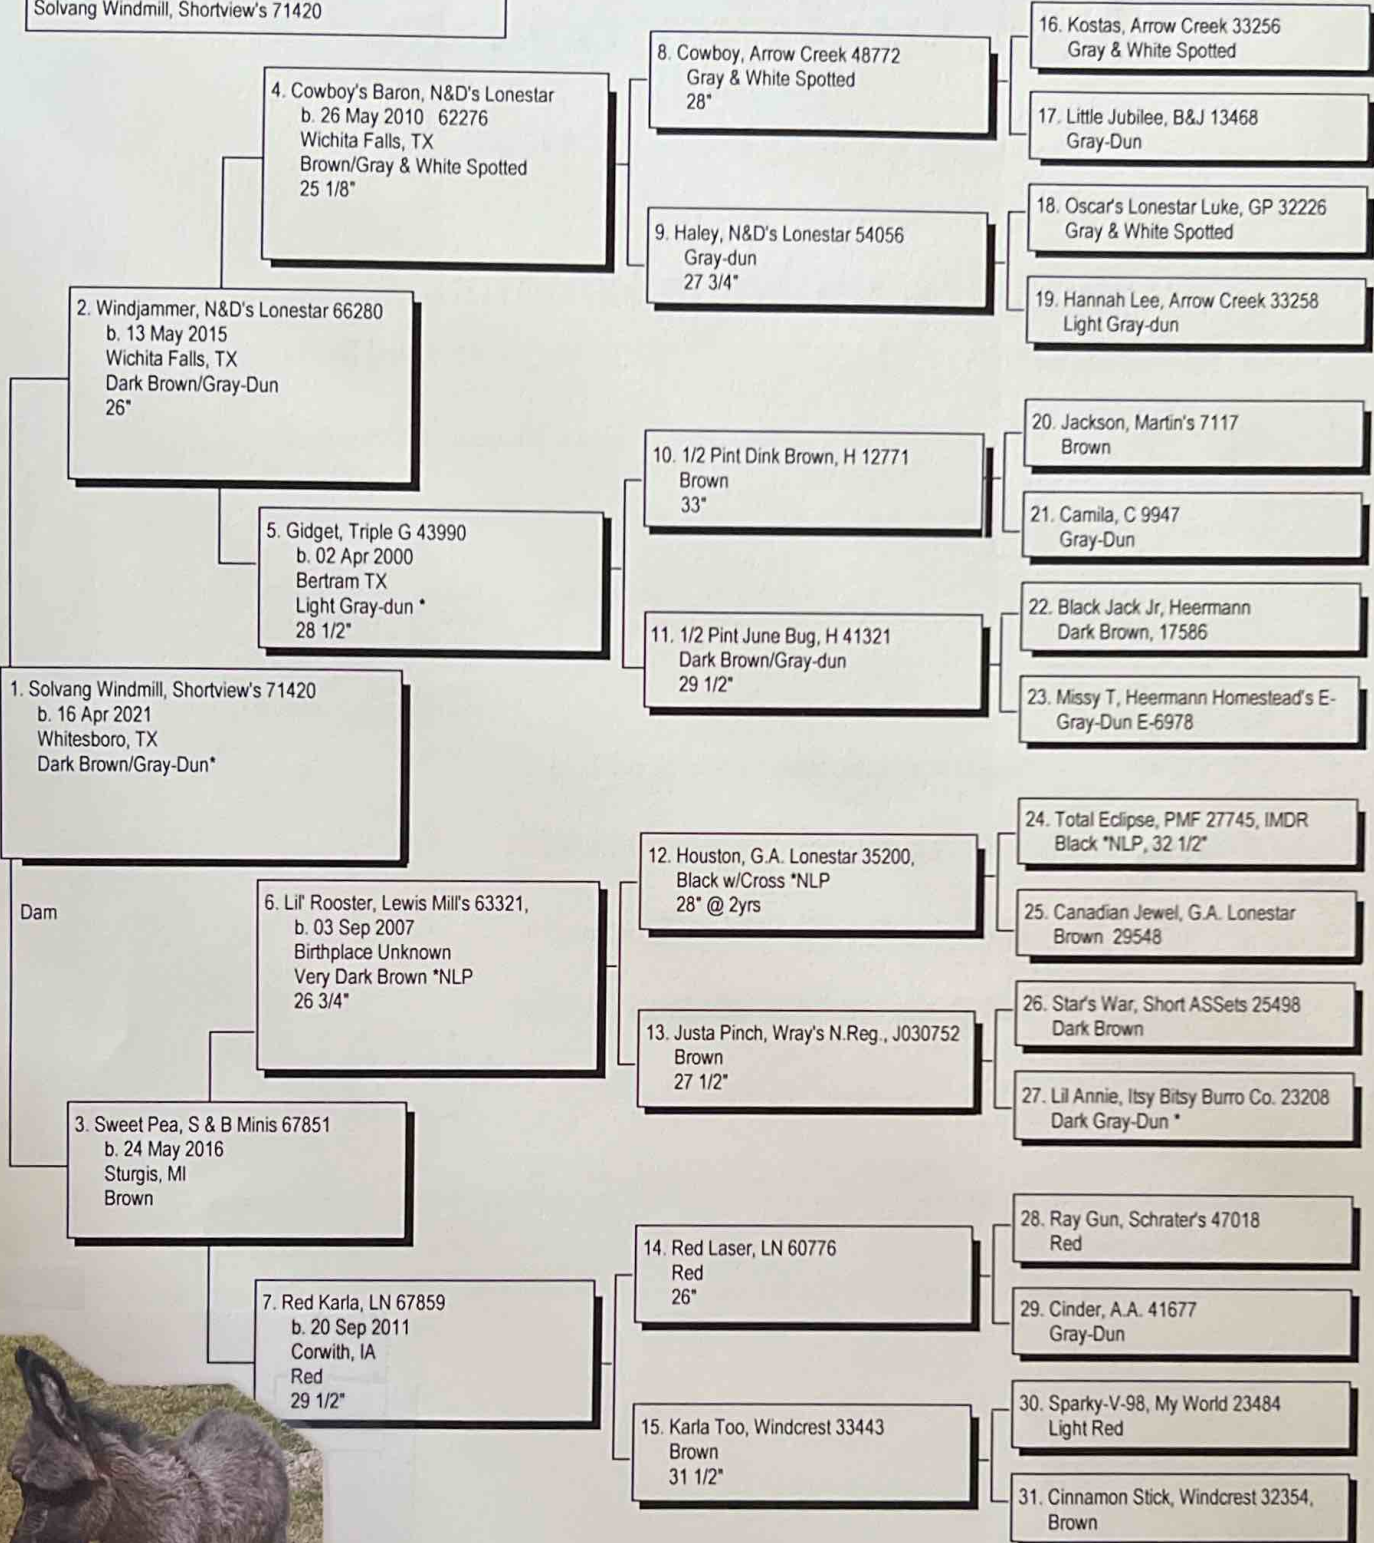

Pedigree

Chart #1

Chart of Solvang Windmill, Shortview's 71420

The American Donkey and Mule Society,
PO Box 1210, Lewisville TX 75067
www.lovelongears.com/ (972) 219-0781
The American Donkey and Mule Society is not
responsible for errors in information submitted to
the registry.