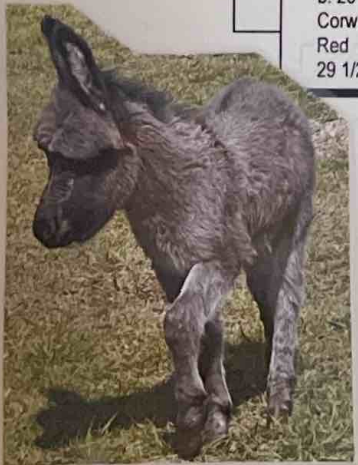

Pedigree

Chart #1

Chart of Solvang Windmill, Shortview's 71420

The American Donkey and Mule Society,
PO Box 1210, Lewisville TX 75067
www.lovelongears.com/ (972) 219-0781
The American Donkey and Mule Society is not
responsible for errors in information submitted to
the registry.