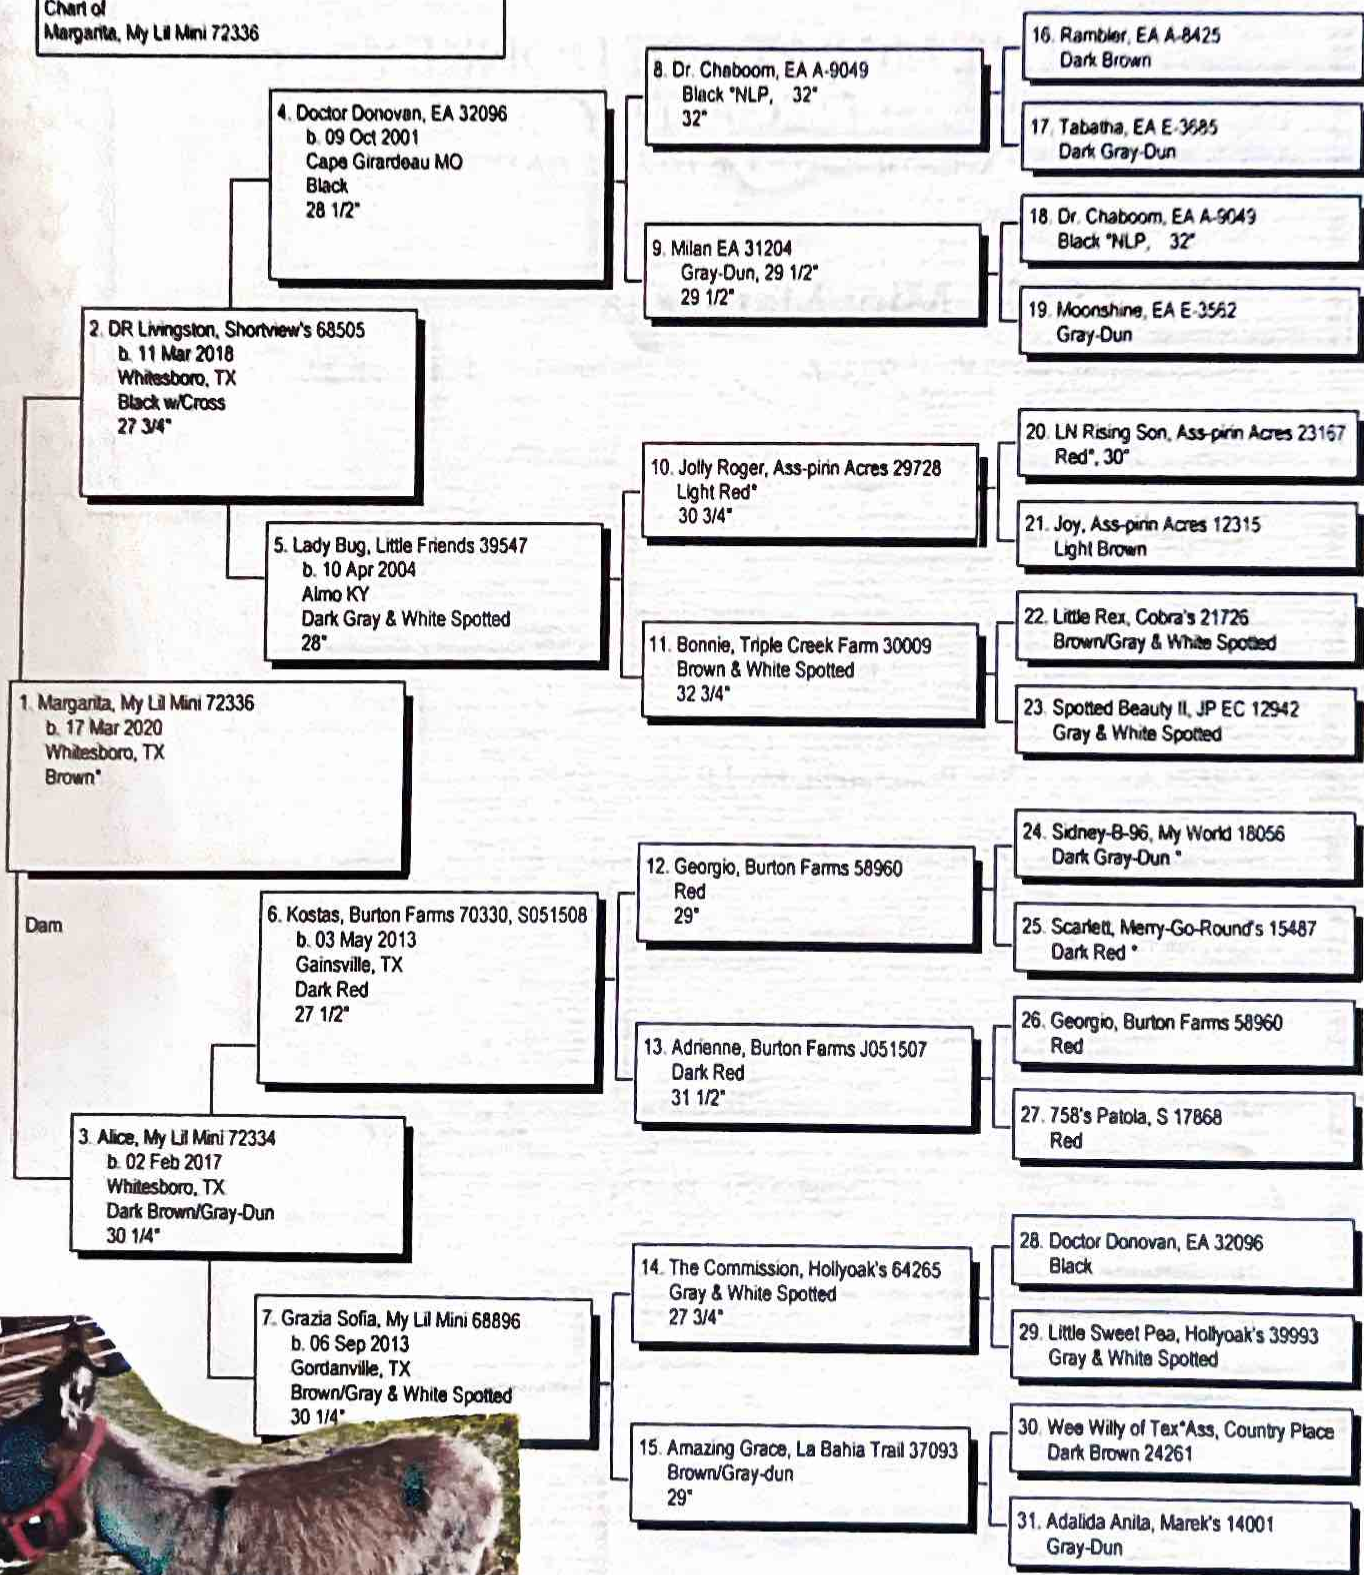

Pedigree

Chart #1

Chart of
Margarita, My Lil Mini 72336

The American Donkey and Mule Society,
PO Box 1210, Lewisville TX 75067
www.lovelongears.com/ (972) 219-0781
The American Donkey and Mule Society is not
responsible for errors in information submitted to
the registry.